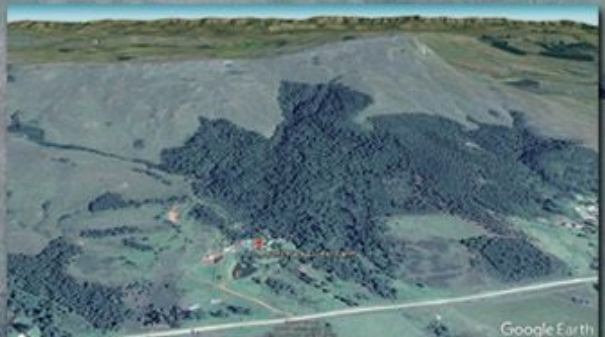

MOUNT PARK
Quest Farm

Upper Dargle Valley
KwaZulu Natal Midlands

Google Earth

Scan to download this map to your phone