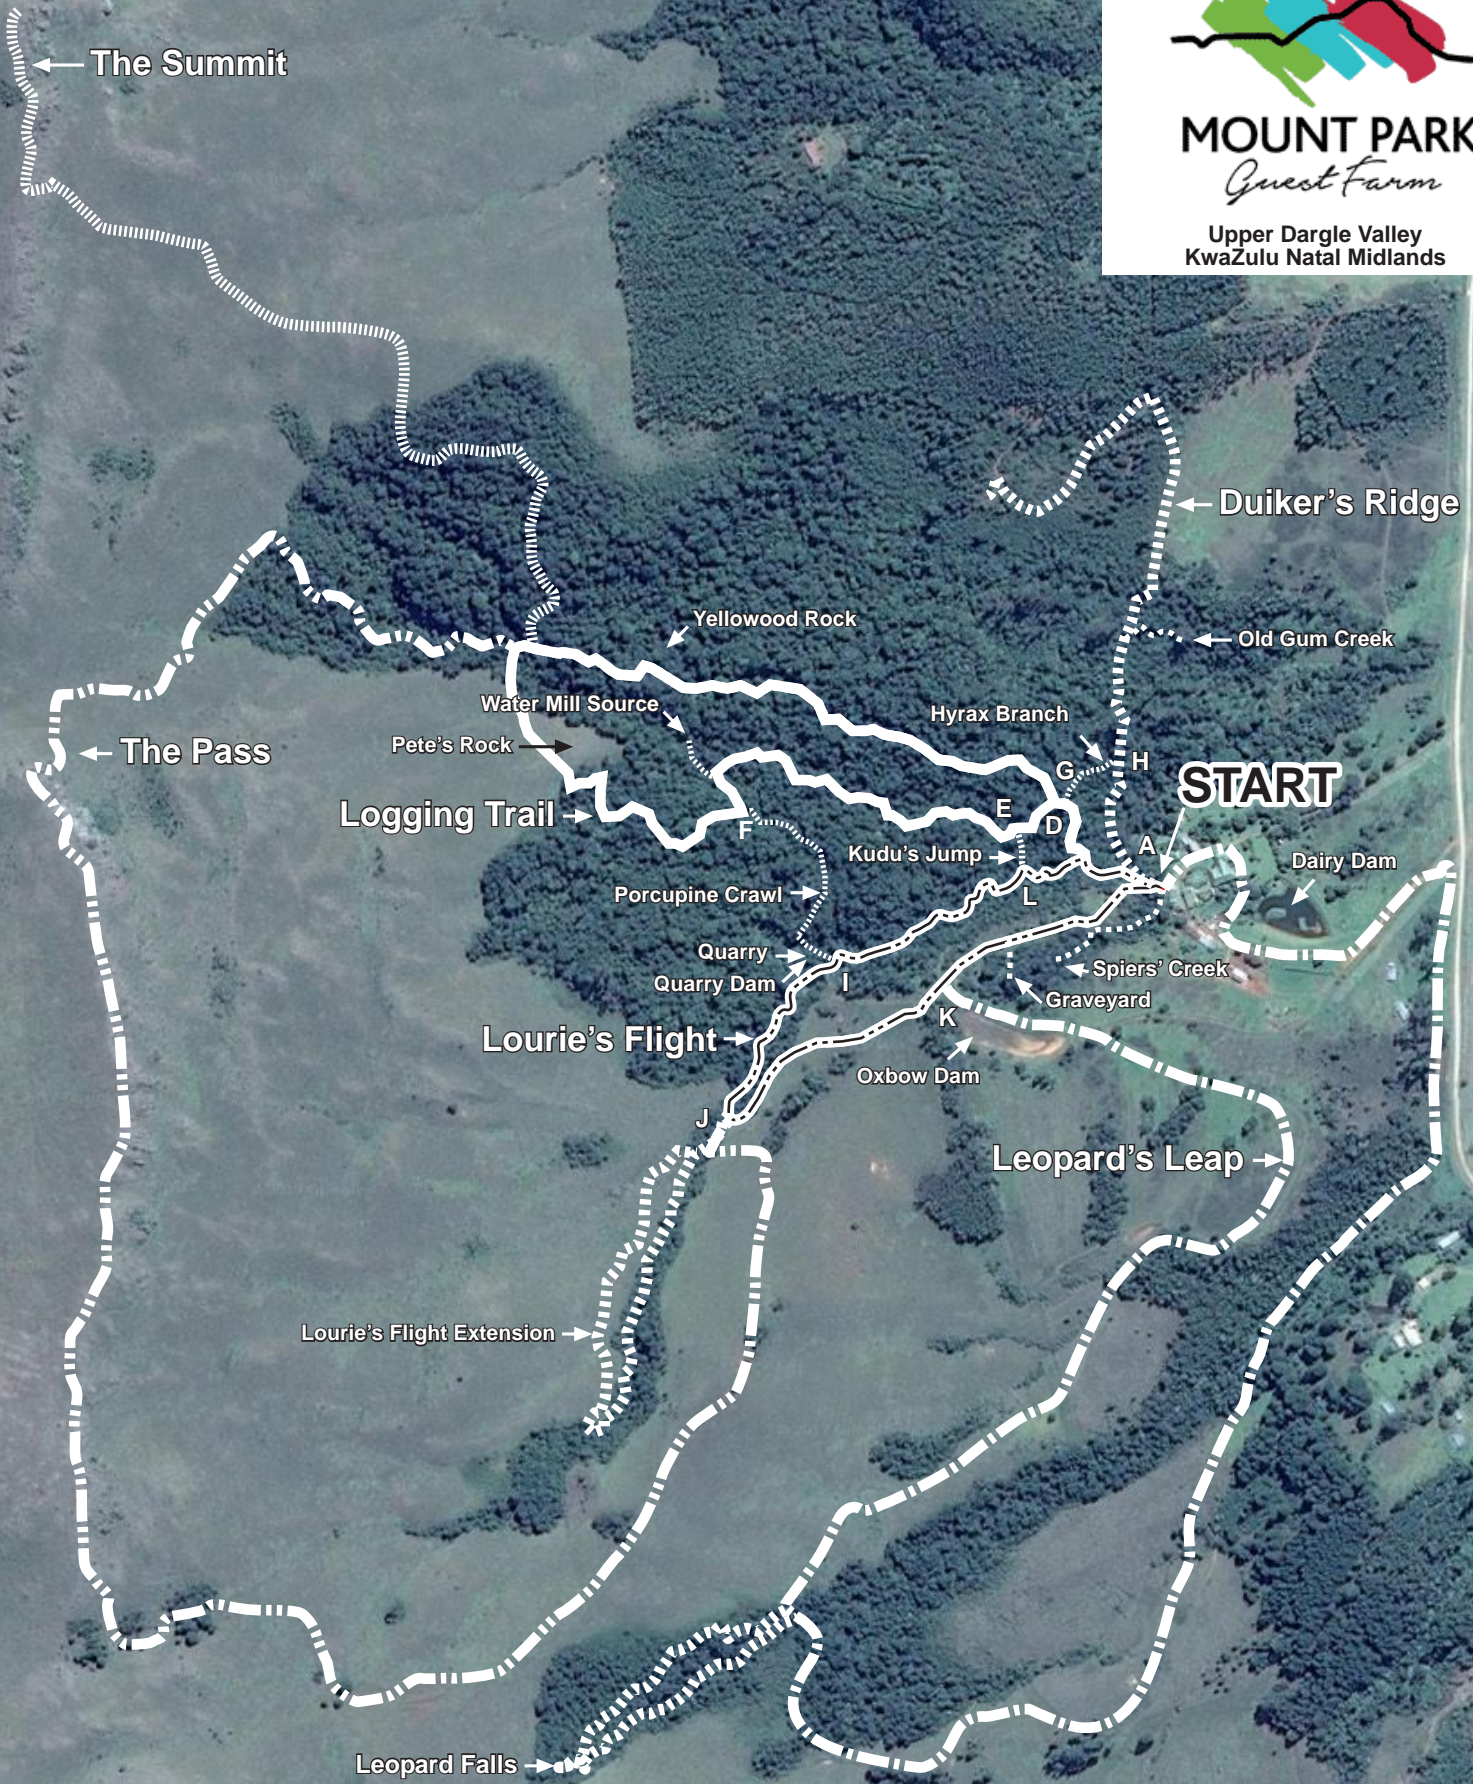

MOUNT PARK
Quest Farm

Upper Dargle Valley
KwaZulu Natal Midlands

Google Earth

Scan to download this map to your phone